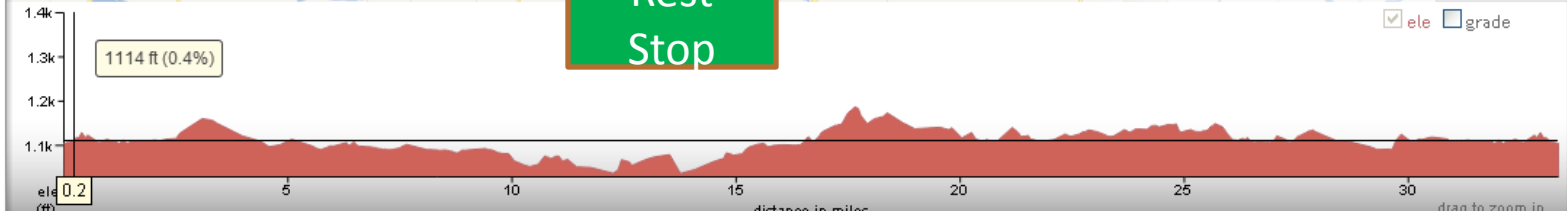

Cue Sheet

Turn left onto Co Rd 47	2.2 mi
Turn left onto Co Rd 137	4.6 mi
Turn right onto Co Rd 122/Co Rd 137/Co Rd 6	7.0 mi
Continue onto 40th St 5	9.4 mi
Turn right onto Co Rd 136	10.7 mi
Slight left onto 43rd Ave	12.7 mi
Turn right onto 230th St	13.8 mi
Continue onto Ahles Rd	16.0 mi
Turn left onto 88th Ave	18.4 mi
Continue onto 220th St	19.8 mi
Turn left onto Rausch Lake Rd	20.3 mi
Turn right onto Co Rd 141	21.3 mi
Turn right onto Co Hwy 8/Co Rd 8	23.7 mi
Turn right onto Co Rd 8	24.2 mi
Turn right onto 230th St	28.6 mi
Continue onto Ahles Rd	29.7 mi
Turn left onto Lake Rd	30.5 mi

33 mile Route

33.3 mi, +741 ft. / -741 ft.

Cue Sheet

- Turn left onto Co Rd 47 2.2 mi
- Turn left onto Co Rd 137 4.6 mi
- Turn right onto Co Rd 122/Co Rd 137/Co Rd 6 7.0 mi
- Continue onto 40th St S 9.4 mi
- Turn right onto Co Rd 136 10.7 mi
- Turn left onto 255th St 11.2 mi
- Turn right onto 21st Ave 13.6 mi
- Turn left onto 251st St 13.8 mi
- Turn right onto Co Rd 75 13.8 mi
- Continue onto Co Rd 7 13.9 mi
- Turn right onto Co Rd 115 14.4 mi
- Turn left onto Co Rd 136 16.6 mi
- Slight left onto 43rd Ave 17.0 mi
- Turn right onto Co Rd 141 19.6 mi
- Turn right onto Ridgeview Dr 20.5 mi
- Turn right onto 53rd Ave 21.6 mi
- Turn left onto 230th St 22.2 mi
- Continue onto Ahles Rd 23.5 mi
- Turn left onto Rausch Lake Rd 27.6 mi
- Turn right onto Co Rd 141 30.3 mi
- Turn right onto Co Hwy 8/Co Rd 8 32.7 mi
- Continue onto Co Rd 148 33.2 mi
- Continue onto Co Rd 165 34.4 mi
- Turn right onto Co Hwy 2/Co Rd 2 37.2 mi
- Turn right onto 210th St 39.5 mi
- Turn left onto Co Rd 8 43.2 mi
- Turn right onto 230th St 45.2 mi
- Continue onto Ahles Rd 46.4 mi
- Turn left onto Lake Rd 47.2 mi

50 mile Route

Rest Stop

Rest Stop