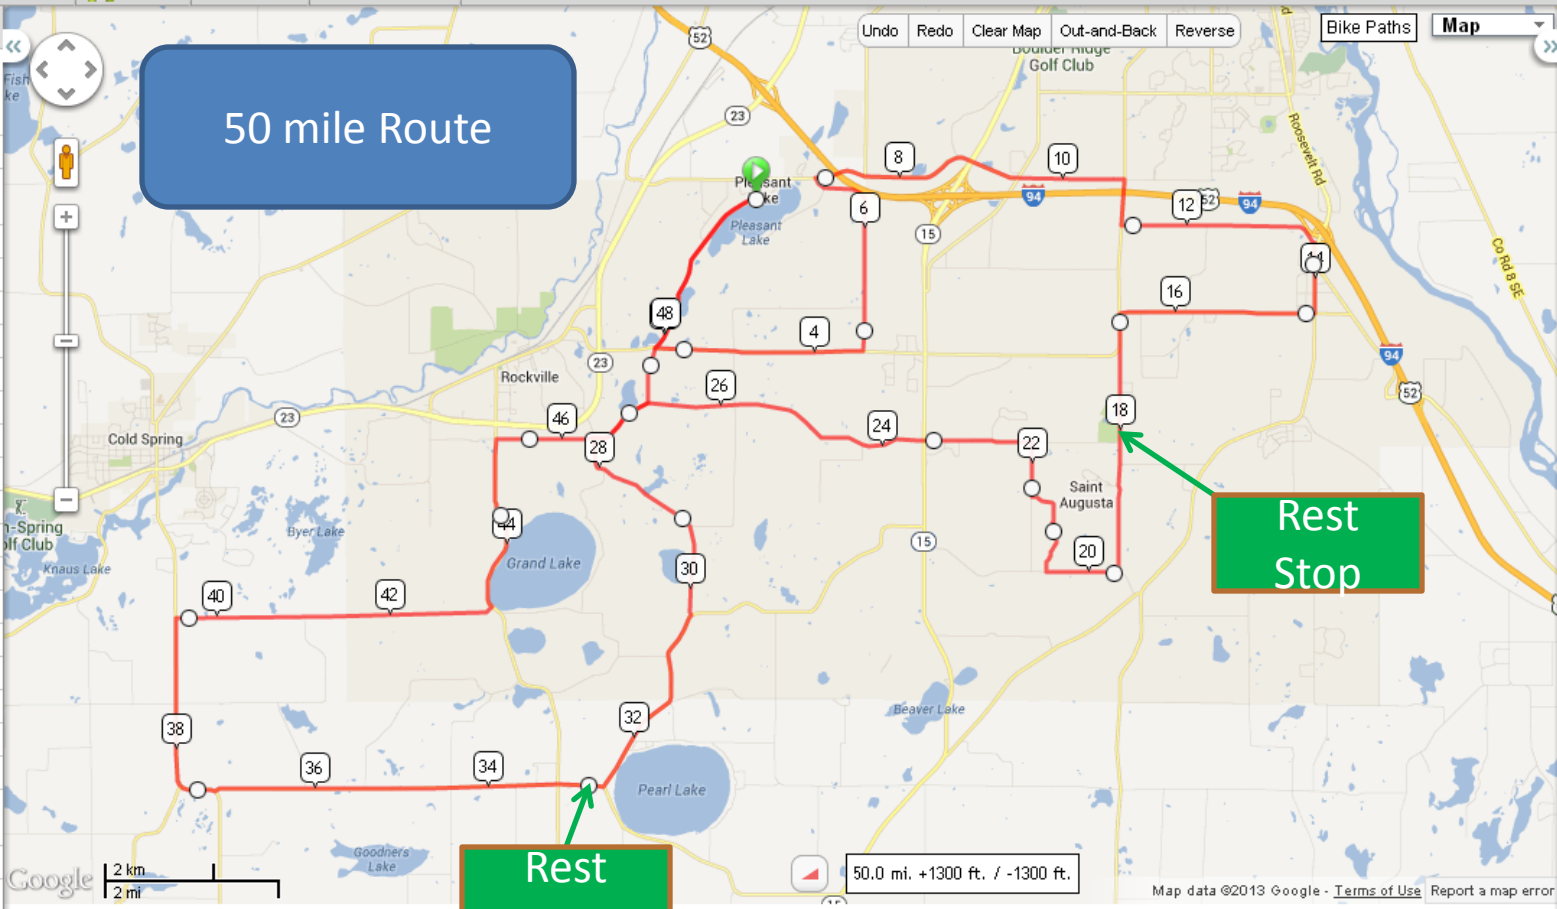

Cue Sheet

Turn left onto Co Rd 47	2.2 mi
Turn left onto Co Rd 137	4.6 mi
Turn right onto Co Rd 122/Co Rd 137/Co Rd 6	7.0 mi
Continue onto 40th St 5	9.4 mi
Turn right onto Co Rd 136	10.7 mi
Slight left onto 43rd Ave	12.7 mi
Turn right onto 230th St	13.8 mi
Continue onto Ahles Rd	16.0 mi
Turn left onto 88th Ave	18.4 mi
Continue onto 220th St	19.8 mi
Turn left onto Rausch Lake Rd	20.3 mi
Turn right onto Co Rd 141	21.3 mi
Turn right onto Co Hwy 8/Co Rd 8	23.7 mi
Turn right onto Co Rd 8	24.2 mi
Turn right onto 230th St	28.6 mi
Continue onto Ahles Rd	29.7 mi
Turn left onto Lake Rd	30.5 mi

33 mile Route

33.3 mi, +741 ft. / -741 ft.

Cue Sheet

- Turn left onto Co Rd 47 2.2 mi
- Turn left onto Co Rd 137 4.6 mi
- Turn right onto Co Rd 122/Co Rd 137/Co Rd 6 7.0 mi
- Continue onto 40th St S 9.4 mi
- Turn right onto Co Rd 136 10.7 mi
- Turn left onto 255th St 11.2 mi
- Turn right onto 21st Ave 13.6 mi
- Turn left onto 251st St 13.8 mi
- Turn right onto Co Rd 75 13.8 mi
- Continue onto Co Rd 7 13.9 mi
- Turn right onto Co Rd 115 14.4 mi
- Turn left onto Co Rd 136 16.6 mi
- Slight left onto 43rd Ave 17.0 mi
- Turn right onto Co Rd 141 19.6 mi
- Turn right onto Ridgeview Dr 20.5 mi
- Turn right onto 53rd Ave 21.6 mi
- Turn left onto 230th St 22.2 mi
- Continue onto Ahles Rd 23.5 mi
- Turn left onto Rausch Lake Rd 27.6 mi
- Turn right onto Co Rd 141 30.3 mi
- Turn right onto Co Hwy 8/Co Rd 8 32.7 mi
- Continue onto Co Rd 148 33.2 mi
- Continue onto Co Rd 165 34.4 mi
- Turn right onto Co Hwy 2/Co Rd 2 37.2 mi
- Turn right onto 210th St 39.5 mi
- Turn left onto Co Rd 8 43.2 mi
- Turn right onto 230th St 45.2 mi
- Continue onto Ahles Rd 46.4 mi
- Turn left onto Lake Rd 47.2 mi

50 mile Route

Rest Stop

Rest Stop