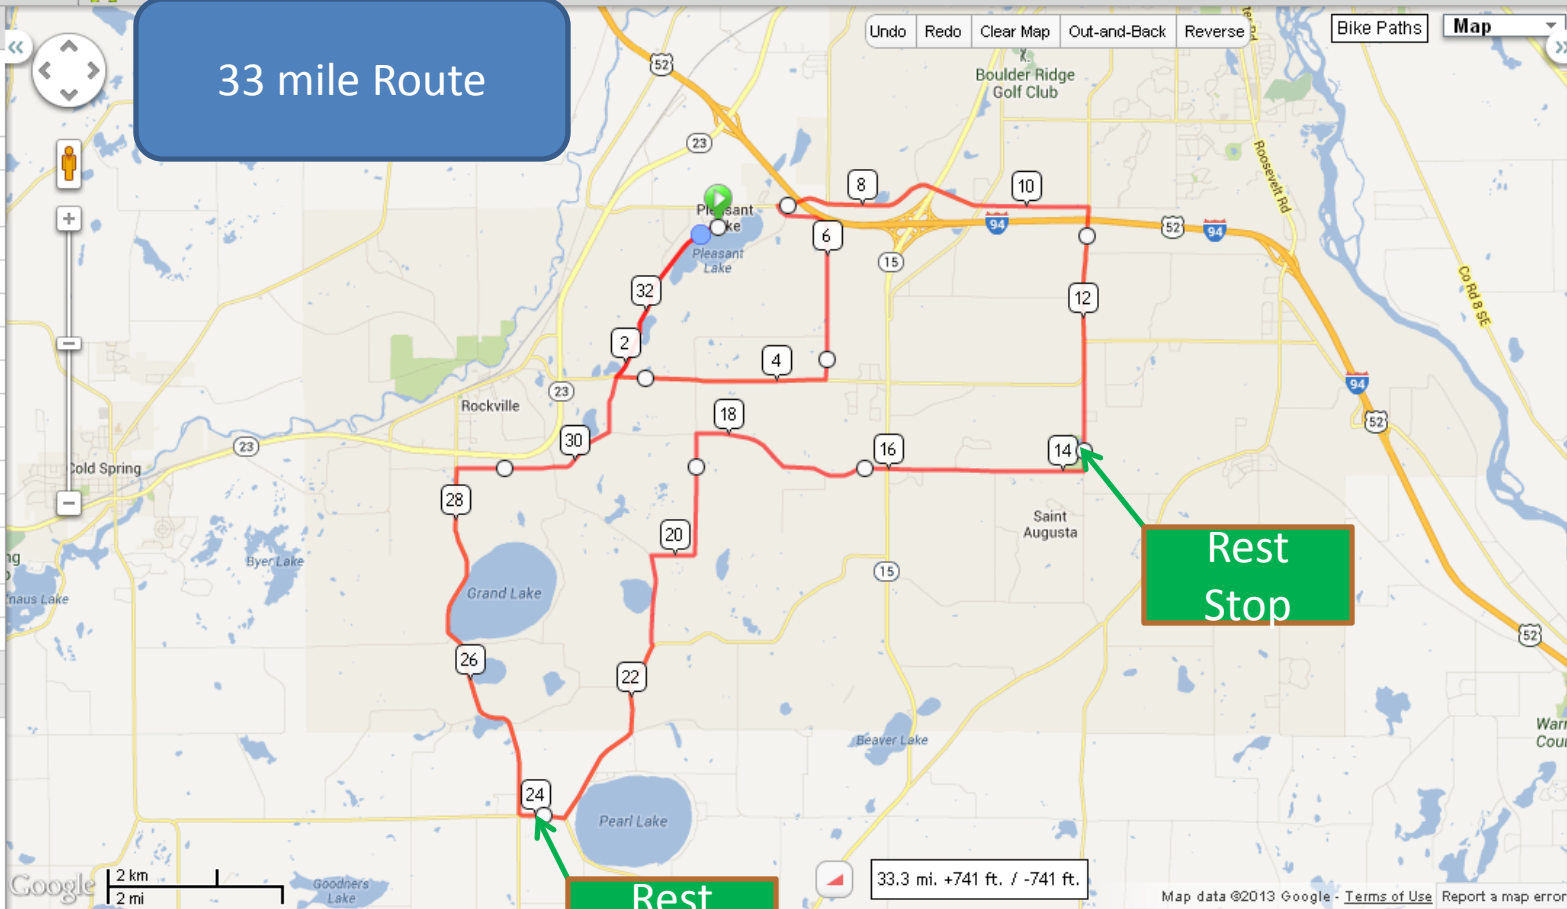

Cue Sheet

Turn left onto Co Rd 47	2.2 mi
Turn left onto Co Rd 137	4.6 mi
Turn right onto Co Rd 122/Co Rd 137/Co Rd 6	7.0 mi
Continue onto 40th St 5	9.4 mi
Turn right onto Co Rd 136	10.7 mi
Slight left onto 43rd Ave	12.7 mi
Turn right onto 230th St	13.8 mi
Continue onto Ahles Rd	16.0 mi
Turn left onto 88th Ave	18.4 mi
Continue onto 220th St	19.8 mi
Turn left onto Rausch Lake Rd	20.3 mi
Turn right onto Co Rd 141	21.3 mi
Turn right onto Co Hwy 8/Co Rd 8	23.7 mi
Turn right onto Co Rd 8	24.2 mi
Turn right onto 230th St	28.6 mi
Continue onto Ahles Rd	29.7 mi
Turn left onto Lake Rd	30.5 mi

33 mile Route

33.3 mi, +741 ft. / -741 ft.

Cue Sheet

- Turn left onto Co Rd 47 2.2 mi
- Turn left onto Co Rd 137 4.6 mi
- Turn right onto Co Rd 122/Co Rd 137/Co Rd 6 7.0 mi
- Continue onto 40th St S 9.4 mi
- Turn right onto Co Rd 136 10.7 mi
- Turn left onto 255th St 11.2 mi
- Turn right onto 21st Ave 13.6 mi
- Turn left onto 251st St 13.8 mi
- Turn right onto Co Rd 75 13.8 mi
- Continue onto Co Rd 7 13.9 mi
- Turn right onto Co Rd 115 14.4 mi
- Turn left onto Co Rd 136 16.6 mi
- Slight left onto 43rd Ave 17.0 mi
- Turn right onto Co Rd 141 19.6 mi
- Turn right onto Ridgeview Dr 20.5 mi
- Turn right onto 53rd Ave 21.6 mi
- Turn left onto 230th St 22.2 mi
- Continue onto Ahles Rd 23.5 mi
- Turn left onto Rausch Lake Rd 27.6 mi
- Turn right onto Co Rd 141 30.3 mi
- Turn right onto Co Hwy 8/Co Rd 8 32.7 mi
- Continue onto Co Rd 148 33.2 mi
- Continue onto Co Rd 165 34.4 mi
- Turn right onto Co Hwy 2/Co Rd 2 37.2 mi
- Turn right onto 210th St 39.5 mi
- Turn left onto Co Rd 8 43.2 mi
- Turn right onto 230th St 45.2 mi
- Continue onto Ahles Rd 46.4 mi
- Turn left onto Lake Rd 47.2 mi

50 mile Route

Rest Stop

Rest Stop