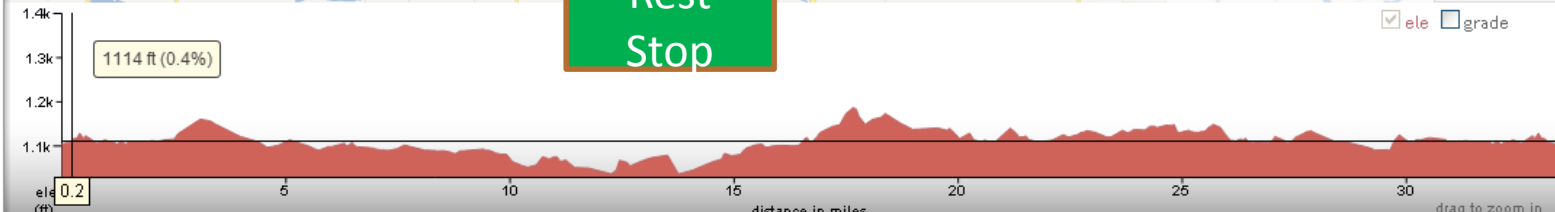

Cue Sheet

Turn left onto Co Rd 47	2.2 mi
Turn left onto Co Rd 137	4.6 mi
Turn right onto Co Rd 122/Co Rd 137/Co Rd 6	7.0 mi
Continue onto 40th St 5	9.4 mi
Turn right onto Co Rd 136	10.7 mi
Slight left onto 43rd Ave	12.7 mi
Turn right onto 230th St	13.8 mi
Continue onto Ahles Rd	16.0 mi
Turn left onto 88th Ave	18.4 mi
Continue onto 220th St	19.8 mi
Turn left onto Rausch Lake Rd	20.3 mi
Turn right onto Co Rd 141	21.3 mi
Turn right onto Co Hwy 8/Co Rd 8	23.7 mi
Turn right onto Co Rd 8	24.2 mi
Turn right onto 230th St	28.6 mi
Continue onto Ahles Rd	29.7 mi
Turn left onto Lake Rd	30.5 mi

33 mile Route

Sag Support  
Diane (320) 290-3489

Rest Stop

Rest Stop

Cuesheet Points of Interest

- Cue Sheet
- Turn left onto Co Rd 47 2.2 mi
  - Turn left onto Co Rd 137 4.6 mi
  - Turn right onto Co Rd 122/Co Rd 137/Co Rd 6 7.0 mi
  - Continue onto 40th St S 9.4 mi
  - Turn right onto Co Rd 136 10.7 mi
  - Turn left onto 255th St 11.2 mi
  - Turn right onto 21st Ave 13.6 mi
  - Turn left onto 251st St 13.8 mi
  - Turn right onto Co Rd 75 13.8 mi
  - Continue onto Co Rd 7 13.9 mi
  - Turn right onto Co Rd 115 14.4 mi
  - Turn left onto Co Rd 136 16.6 mi
  - Slight left onto 43rd Ave 17.0 mi
  - Turn right onto Co Rd 141 19.6 mi
  - Turn right onto Ridgeview Dr 20.5 mi
  - Turn right onto 53rd Ave 21.6 mi
  - Turn left onto 230th St 22.2 mi
  - Continue onto Ahles Rd 23.5 mi
  - Turn left onto Rausch Lake Rd 27.6 mi
  - Turn right onto Co Rd 141 30.3 mi
  - Turn right onto Co Hwy 8/Co Rd 8 32.7 mi
  - Continue onto Co Rd 148 33.2 mi
  - Continue onto Co Rd 165 34.4 mi
  - Turn right onto Co Hwy 2/Co Rd 2 37.2 mi
  - Turn right onto 210th St 39.5 mi
  - Turn left onto Co Rd 8 43.2 mi
  - Turn right onto 230th St 45.2 mi
  - Continue onto Ahles Rd 46.4 mi
  - Turn left onto Lake Rd 47.2 mi