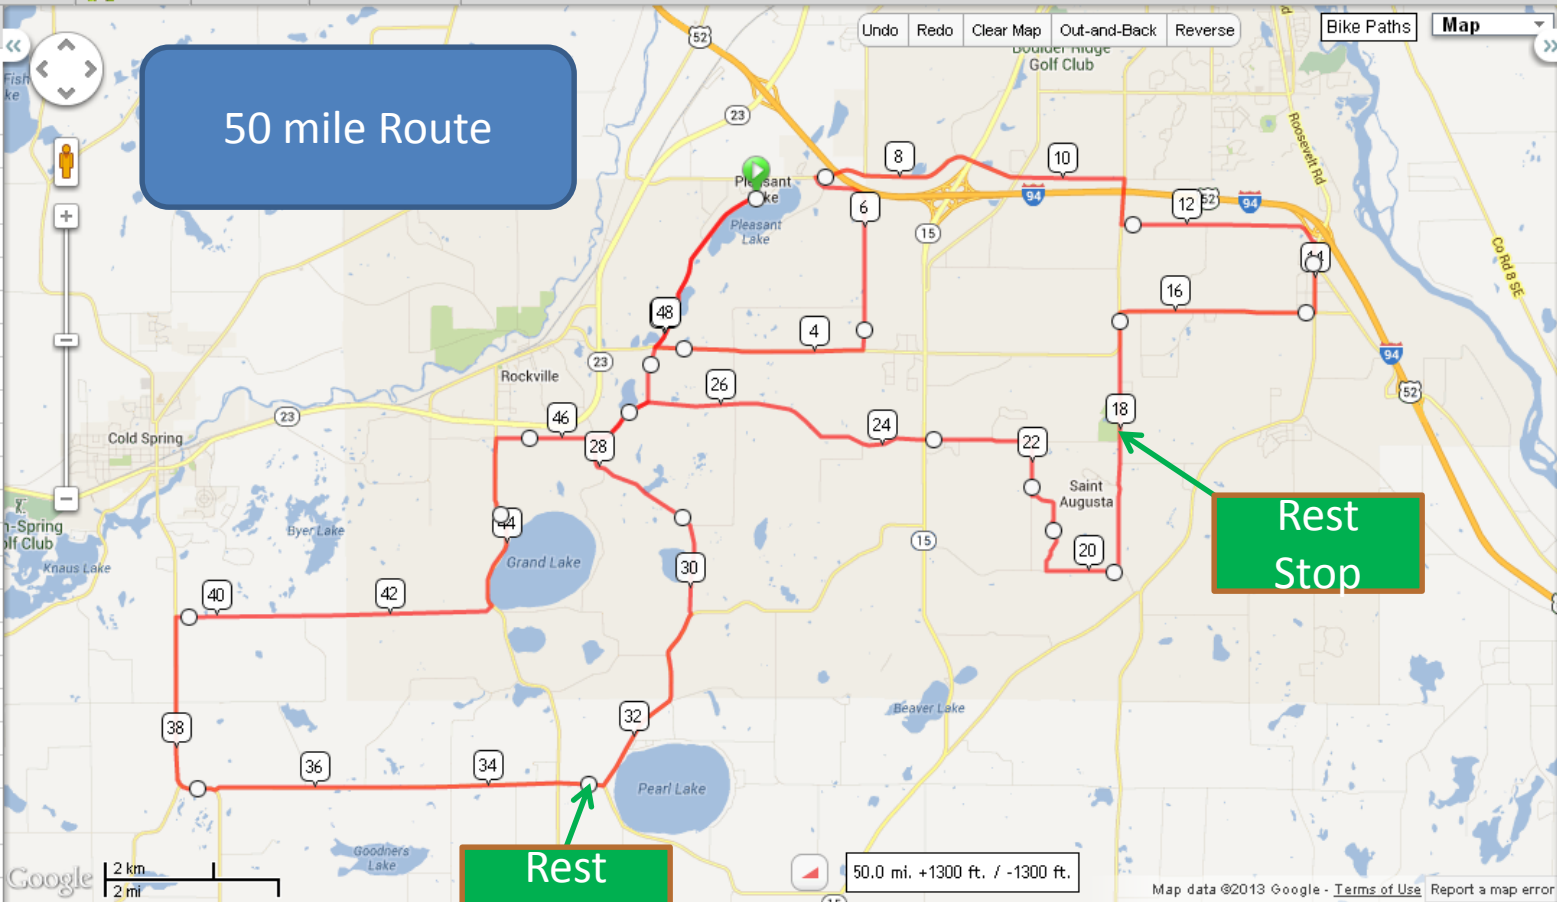

Cue Sheet

Turn left onto Co Rd 47	2.2 mi
Turn left onto Co Rd 137	4.6 mi
Turn right onto Co Rd 122/Co Rd 137/Co Rd 6	7.0 mi
Continue onto 40th St 5	9.4 mi
Turn right onto Co Rd 136	10.7 mi
Slight left onto 43rd Ave	12.7 mi
Turn right onto 230th St	13.8 mi
Continue onto Ahles Rd	16.0 mi
Turn left onto 88th Ave	18.4 mi
Continue onto 220th St	19.8 mi
Turn left onto Rausch Lake Rd	20.3 mi
Turn right onto Co Rd 141	21.3 mi
Turn right onto Co Hwy 8/Co Rd 8	23.7 mi
Turn right onto Co Rd 8	24.2 mi
Turn right onto 230th St	28.6 mi
Continue onto Ahles Rd	29.7 mi
Turn left onto Lake Rd	30.5 mi

33 mile Route

Sag Support  
Diane (320) 290-3489

Rest Stop

Rest Stop

Cuesheet Points of Interest

- Cue Sheet
- Turn left onto Co Rd 47 2.2 mi
  - Turn left onto Co Rd 137 4.6 mi
  - Turn right onto Co Rd 122/Co Rd 137/Co Rd 6 7.0 mi
  - Continue onto 40th St S 9.4 mi
  - Turn right onto Co Rd 136 10.7 mi
  - Turn left onto 255th St 11.2 mi
  - Turn right onto 21st Ave 13.6 mi
  - Turn left onto 251st St 13.8 mi
  - Turn right onto Co Rd 75 13.8 mi
  - Continue onto Co Rd 7 13.9 mi
  - Turn right onto Co Rd 115 14.4 mi
  - Turn left onto Co Rd 136 16.6 mi
  - Slight left onto 43rd Ave 17.0 mi
  - Turn right onto Co Rd 141 19.6 mi
  - Turn right onto Ridgeview Dr 20.5 mi
  - Turn right onto 53rd Ave 21.6 mi
  - Turn left onto 230th St 22.2 mi
  - Continue onto Ahles Rd 23.5 mi
  - Turn left onto Rausch Lake Rd 27.6 mi
  - Turn right onto Co Rd 141 30.3 mi
  - Turn right onto Co Hwy 8/Co Rd 8 32.7 mi
  - Continue onto Co Rd 148 33.2 mi
  - Continue onto Co Rd 165 34.4 mi
  - Turn right onto Co Hwy 2/Co Rd 2 37.2 mi
  - Turn right onto 210th St 39.5 mi
  - Turn left onto Co Rd 8 43.2 mi
  - Turn right onto 230th St 45.2 mi
  - Continue onto Ahles Rd 46.4 mi
  - Turn left onto Lake Rd 47.2 mi

50 mile Route

Rest Stop

Rest Stop